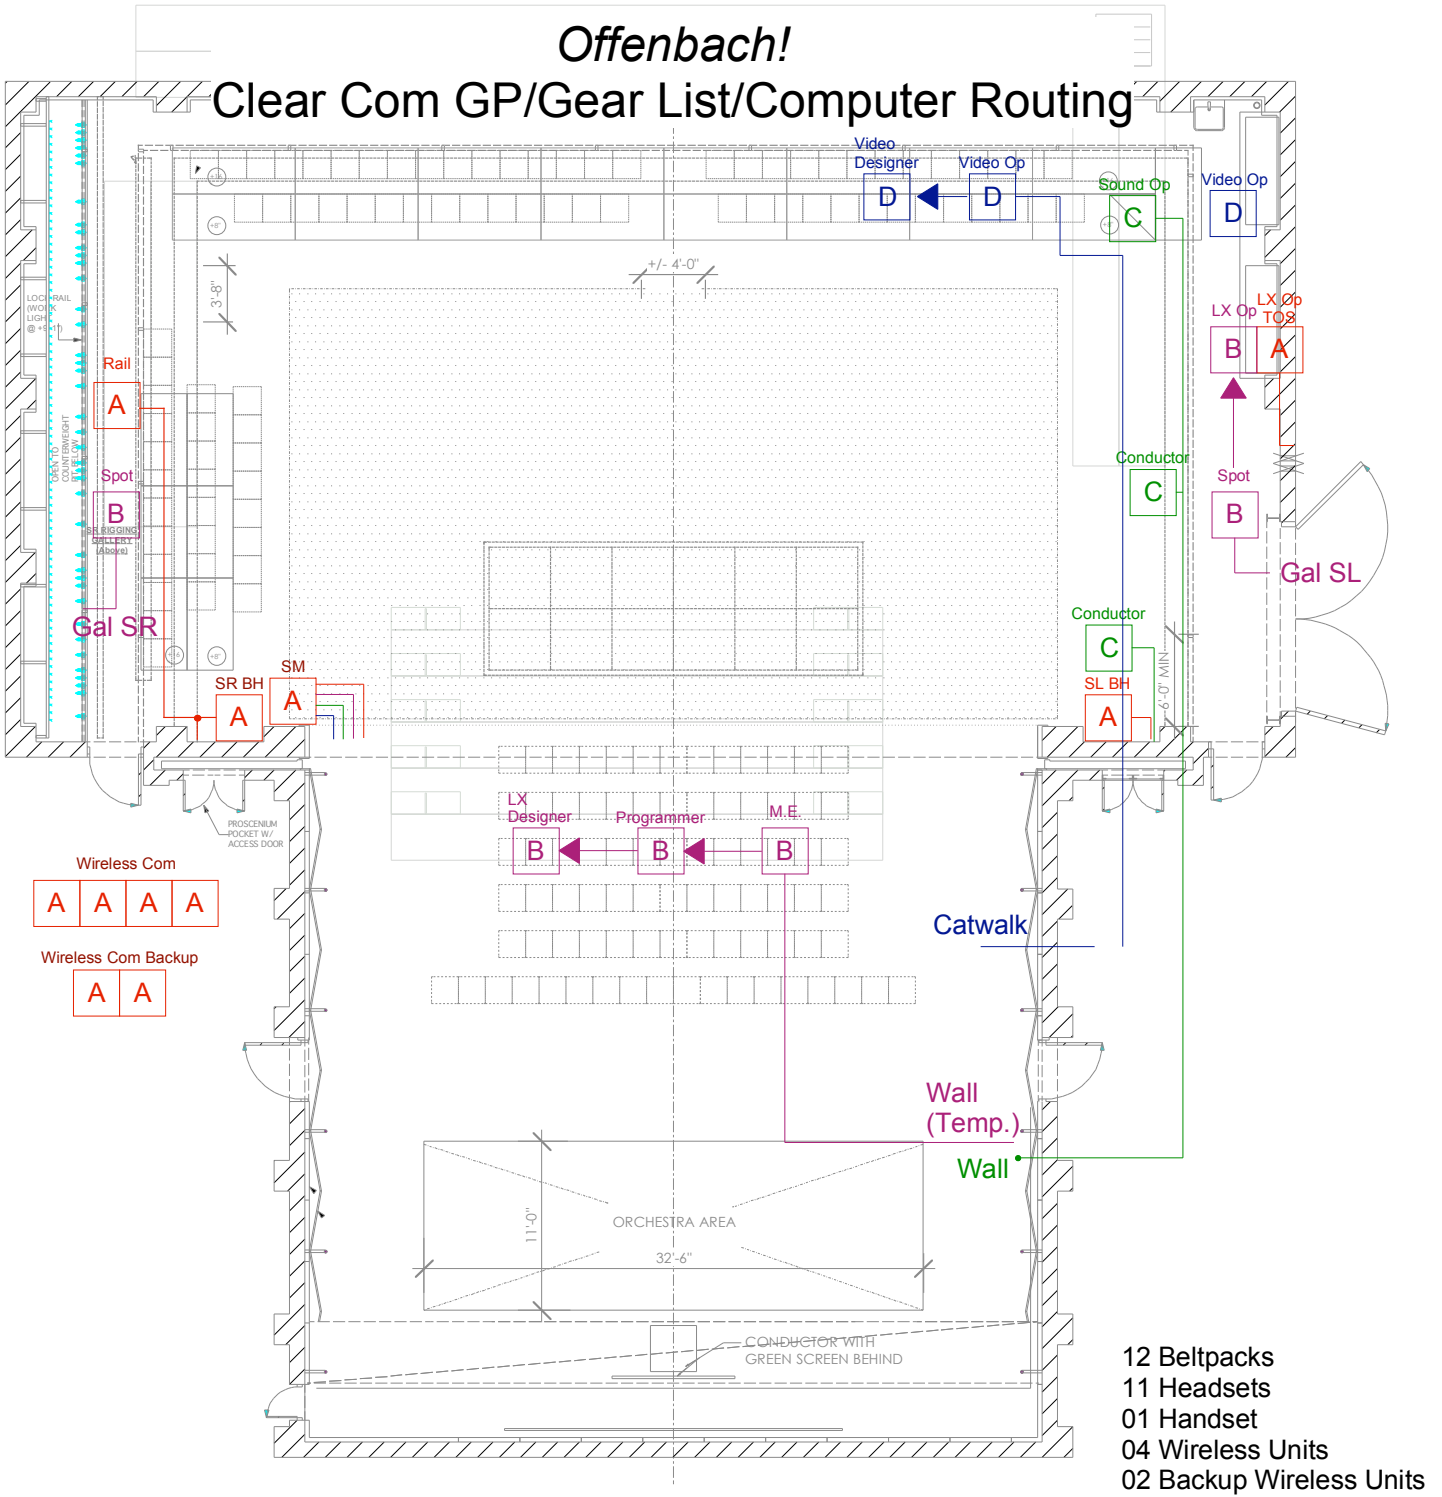

Offenbach!

Clear Com GP/Gear List/Computer Routing

	Dance2	Dance1	Drama1	Drama2	DSL BH	DSR BH	USR	USL	SLLSR	SLLSL	CR Cen	SCR	Gal SL	Gal SR	Securi	LoadGa	Dock	Cat/CR	Trap	Lobby	H Mgr	DR	Green	Empty	
A							X	X	X						X					X				X	
B											X	X	X			X									
C				X	X					X															
D	X	X	X	X				X										X							

A = Wigs Room
B = Prod. Office

A = Lobby SM
Wireless Com

Prepared by Amy Altadonna